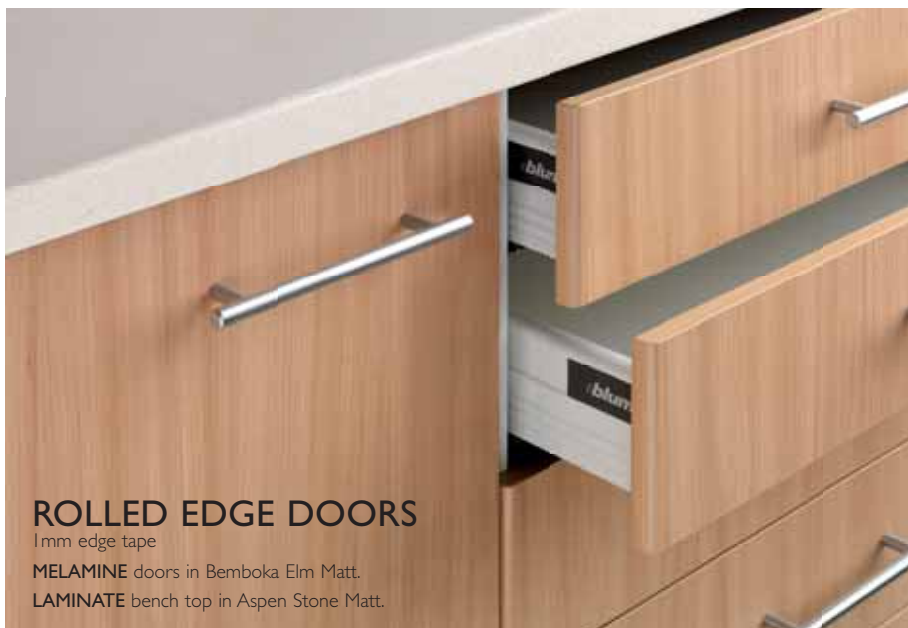

profiles... **MELAMINE** doors & panels

SQUARE EDGE DOORS

1mm edge tape

MELAMINE doors in Café Cream Texture.

LAMINATE bench top in Aspen Stone Matt.

ROLLED EDGE DOORS

1mm edge tape

MELAMINE doors in Bamboka Elm Matt.